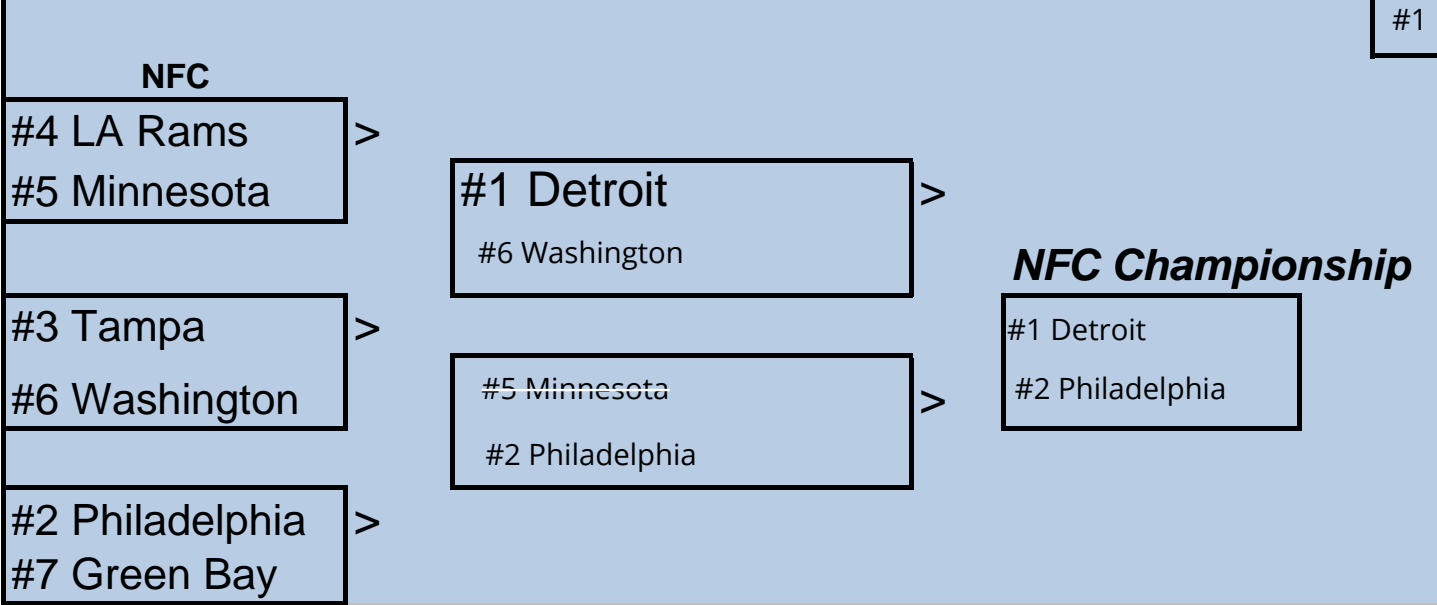

NAME > Jamil Daniels

Playoff Bracket

The 2024-25 NFL Playoffs

	40 pts each	80 pts each	160 pts each	400 pts
	Bracket Points	> 240		