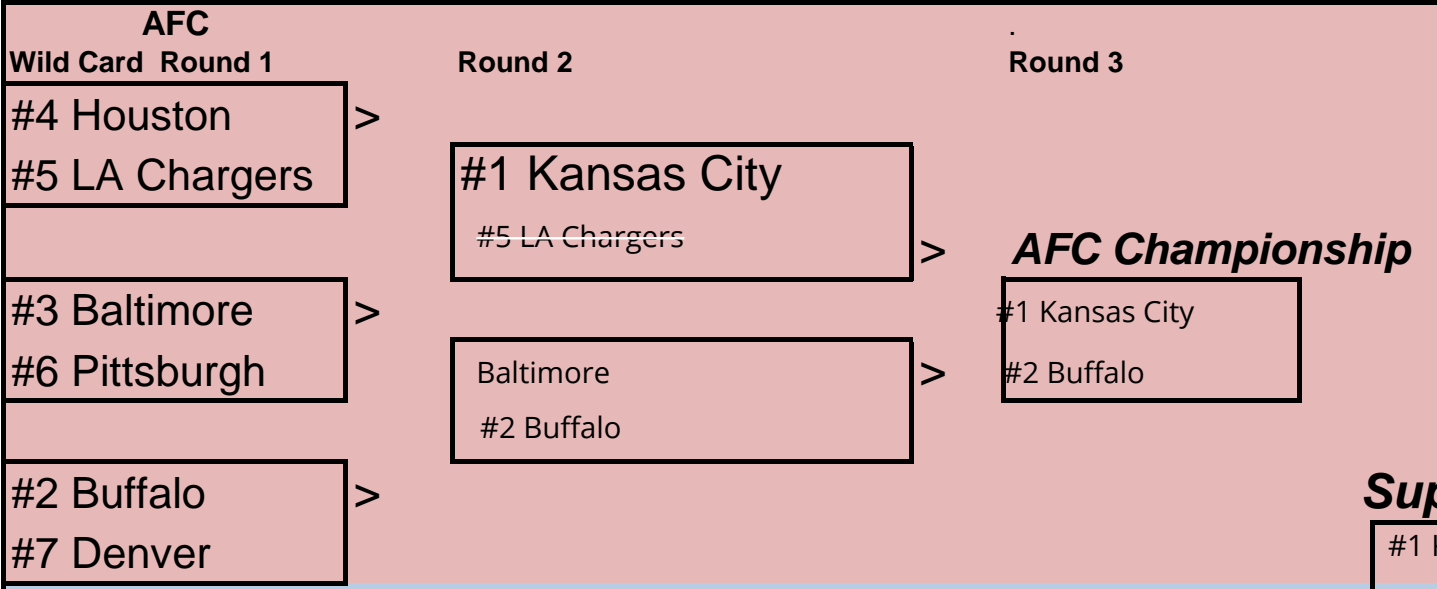

NAME > Jamil Daniels

Playoff Bracket

The 2024-25 NFL Playoffs

	40 pts each	80 pts each	160 pts each	400 pts
	Bracket Points	> 240		